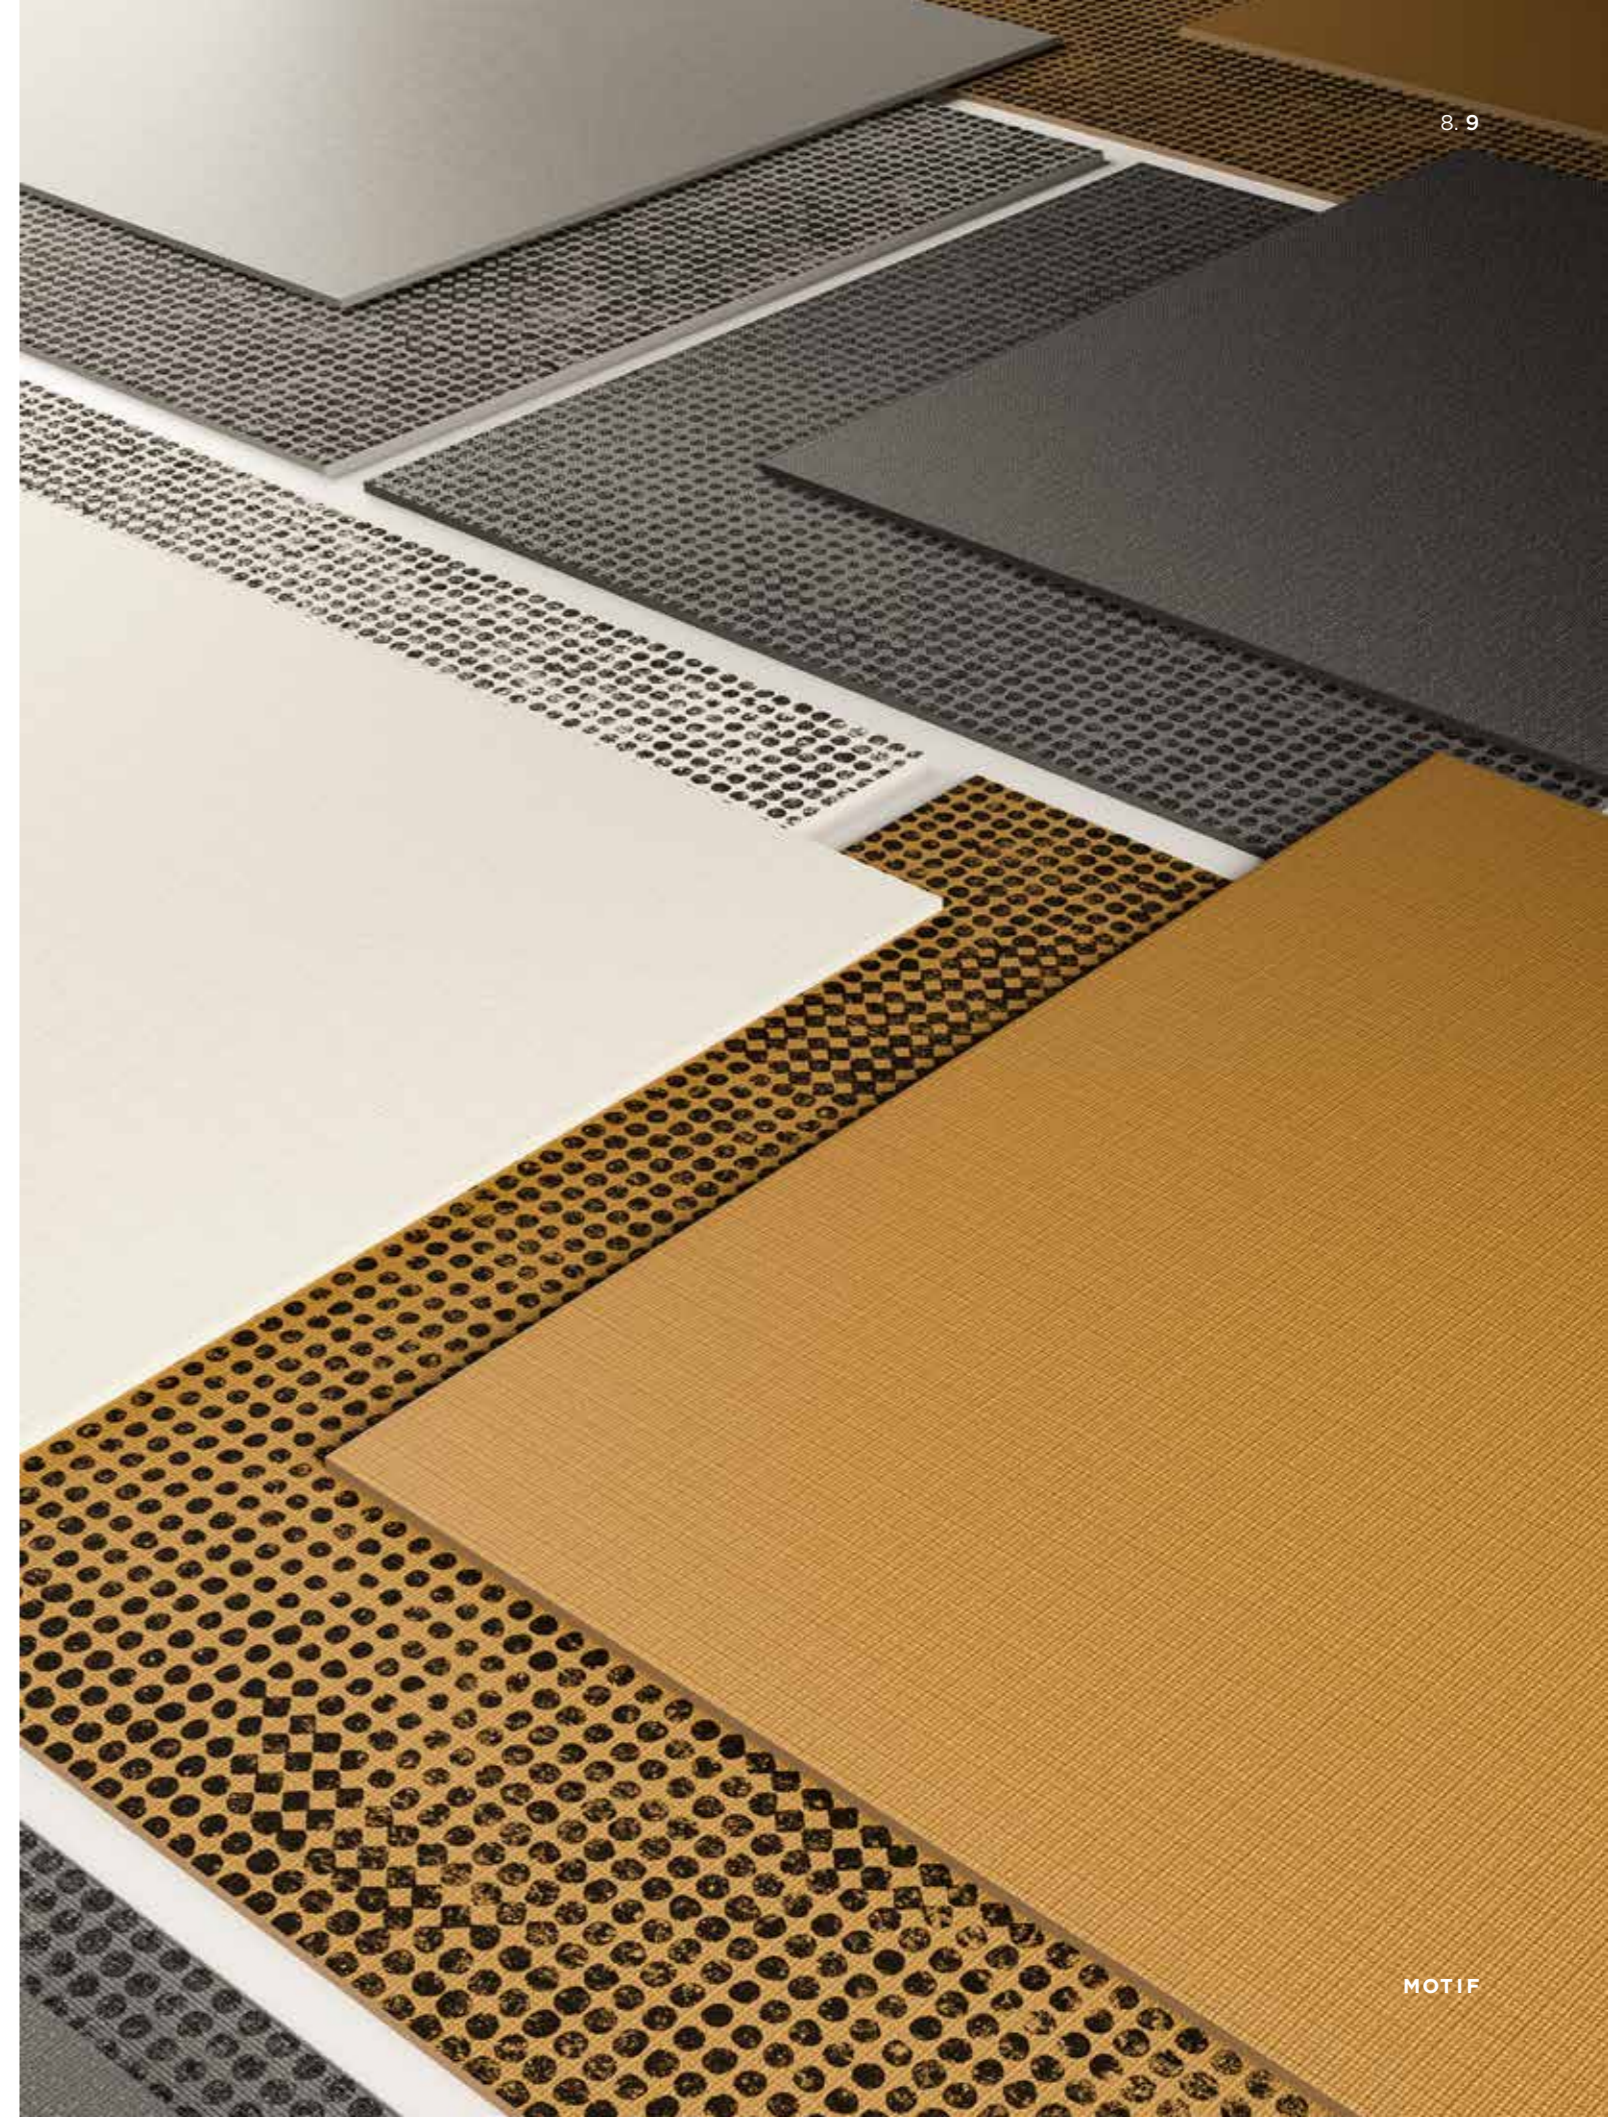

MOTIF

The collection is available in 4 colours (white, grey, black, goose-beak yellow) and in 3 formats (120x120 cm, 60x120 cm, 60x60 cm) with a 10.5 mm thickness.

Motif is **100% GUARANTEED**: the seal of warranty for the Leonardo products - Crush, Icon, Overcome, Endless, Attitude, Morgana, Artwork - indicating fitness for the design of surfaces and environments requiring the highest level of stability and durability.

Because Leonardo is **Built to Last**: *beyond time and physical space.*

La collezione è disponibile in 4 colori (bianco, grigio, nero, becco d'oca) e in 3 formati (120x120 cm, 60x120 cm, 60x60 cm) con spessore 10.5 mm.

Motif è **100% GUARANTEED**: il sigillo di garanzia dei prodotti Leonardo - Crush, Icon, Overcome, Endless, Attitude, Morgana, Artwork - per la progettazione di ambienti e superfici che richiedono la massima stabilità e durevolezza.

Perché Leonardo è **Built to Last**: *oltre il tempo e oltre lo spazio fisico.*